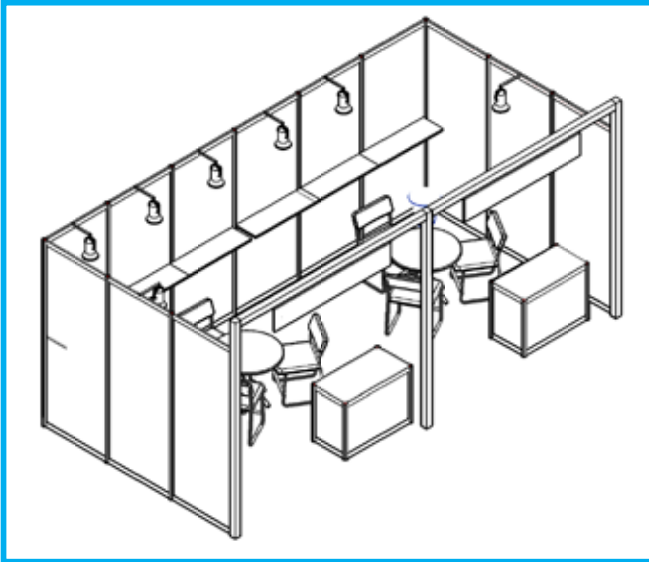

Standard Booth (18 sqm)

3D View

Plan

Front

Standard Booth Fittings

Lockable cabinet	2
Round Table	2
Chairs	6
Spotlights	6
Shelves	6
Dustbin	2
Needle Punch Carpet	2
Fascia Name	2
Electric Socket	1KW power supply