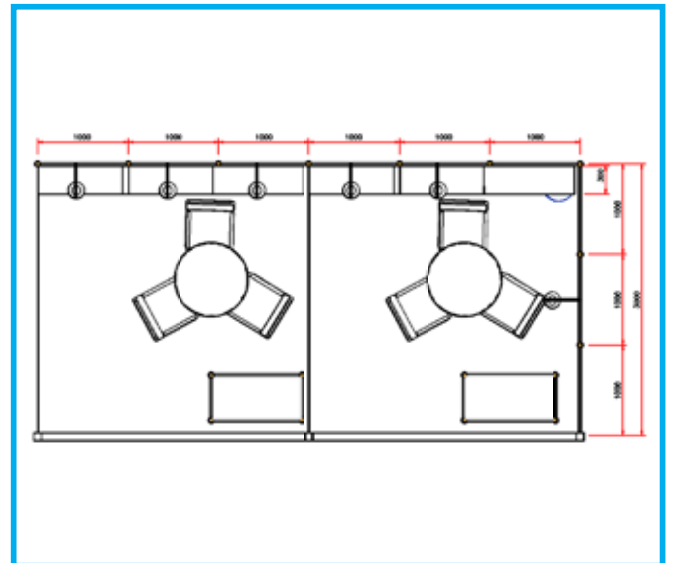

Standard Booth (18 sqm)

3D View

Plan

Front

Standard Booth Fittings

Lockable cabinet	2
Round Table	2
Chairs	6
Spotlights	6
Shelves	6
Dustbin	2
Needle Punch Carpet	2
Fascia Name	2
Electric Socket	1KW power supply