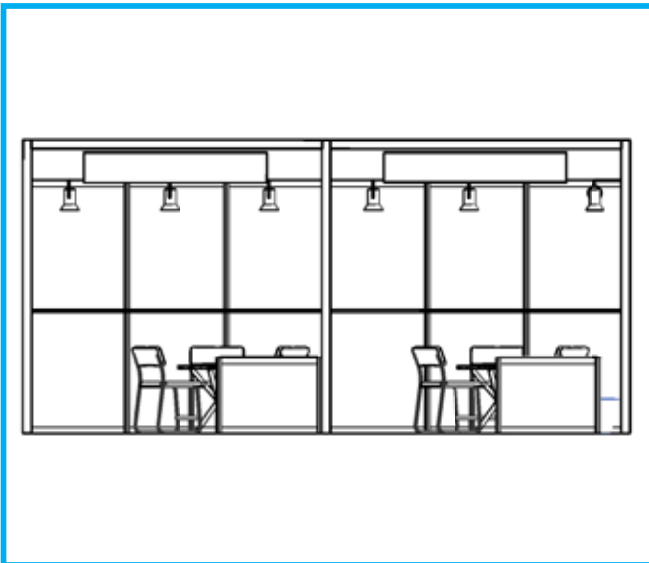

Standard Booth (18 sqm)

3D View

Plan

Front

Standard Booth Fittings

Lockable cabinet	2
Round Table	2
Chairs	6
Spotlights	6
Shelves	6
Dustbin	2
Needle Punch Carpet	2
Fascia Name	2
Electric Socket	1KW power supply