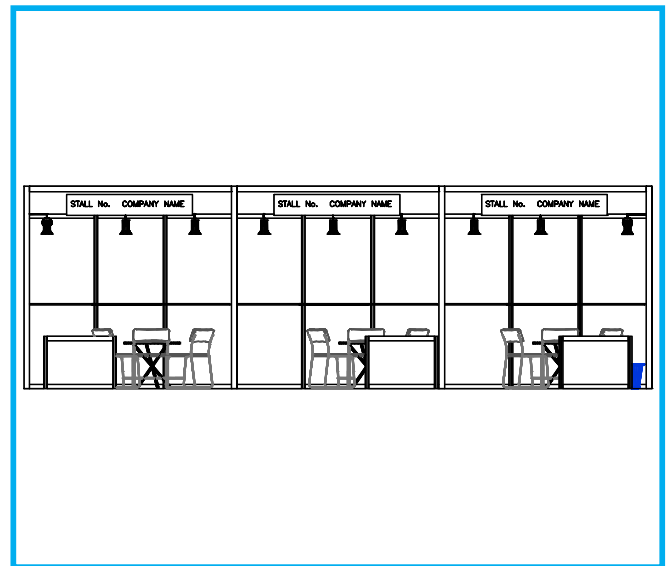

Standard Booth (27 sqm)

3D View

Front

Plan

Standard Booth Fittings	
Lockable cabinet	3
Round Table	3
Chairs	9
Spotlights	9
Shelves	9
Dustbin	3
Needle Punch Carpet	3
Fascia Name	3
Electric Socket	1KW power supply