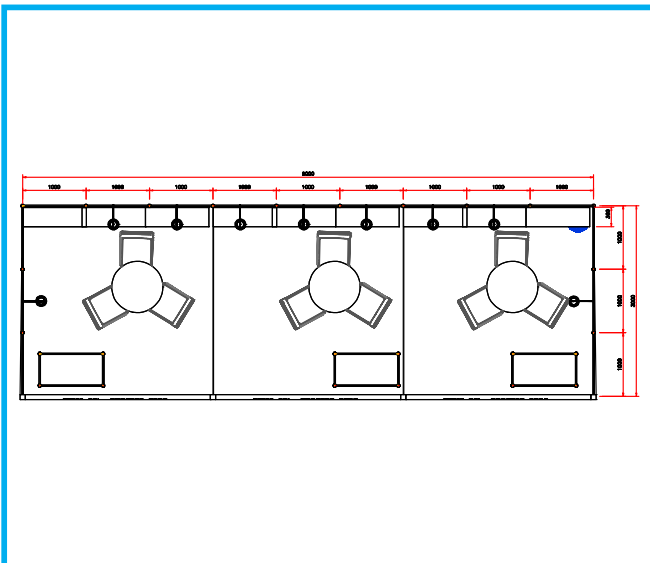

Standard Booth (27 sqm)

3D View

Front

Plan

Standard Booth Fittings	
Lockable cabinet	3
Round Table	3
Chairs	9
Spotlights	9
Shelves	9
Dustbin	3
Needle Punch Carpet	3
Fascia Name	3
Electric Socket	1KW power supply