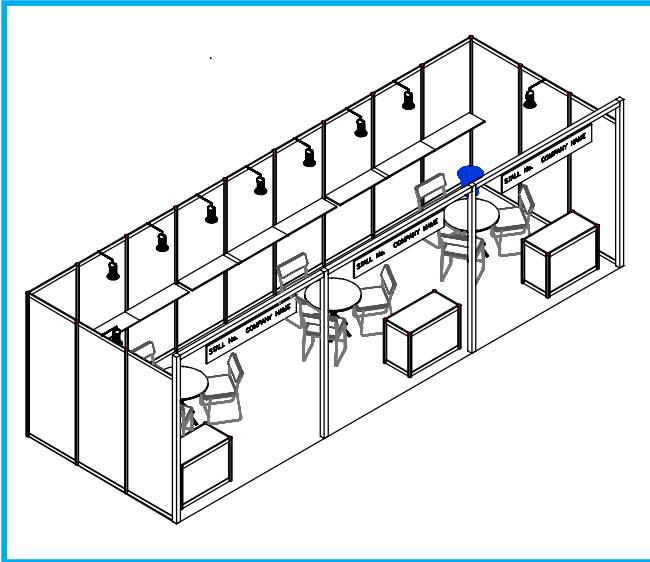

Standard Booth (27 sqm)

3D View

Front

Plan

Standard Booth Fittings	
Lockable cabinet	3
Round Table	3
Chairs	9
Spotlights	9
Shelves	9
Dustbin	3
Needle Punch Carpet	3
Fascia Name	3
Electric Socket	1KW power supply